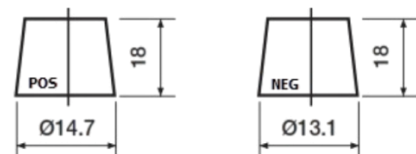

**Product overview**

Batteries for Cars

**Futura CA456**

Part number	CA456
Technology	Flooded
EAN/GTIN	3661024016469
Voltage	12 V
Capacity	45.0 Ah
CCA	390 A
Length	237 mm
Width	127 mm
Height	227 mm
Box size	B24
Polarity	ETN 0
Terminal Type	JIS taper post
Hold Down	B1
Weights (subject of variation)	11.80 kg

**Polarity**

**Terminal Type**

Remove T1 adapter for T3

**Hold Down**

Design, features and specifications are subject to change without notice. We disclaim any representation or warranty, express or implied, concerning the data or recommendations, and in no event shall be liable for any loss or damage claimed to have arisen as a result. Some products may not be available in your local market.