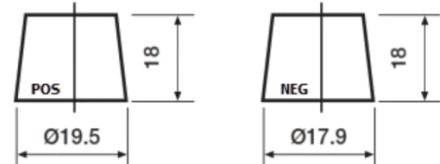

**Product overview**

Batteries for Cars

**Futura CA456**

Part number	CA456
Technology	Flooded
EAN/GTIN	3661024016469
Voltage	12 V
Capacity	45.0 Ah
CCA	390 A
Length	237 mm
Width	127 mm
Height	227 mm
Box size	B24
Polarity	ETN 0
Terminal Type	JIS taper post
Hold Down	B1
Weights (subject of variation)	11.80 kg

**Polarity**

**Terminal Type**

Remove T1 adapter for T3

**Hold Down**

Design, features and specifications are subject to change without notice. We disclaim any representation or warranty, express or implied, concerning the data or recommendations, and in no event shall be liable for any loss or damage claimed to have arisen as a result. Some products may not be available in your local market.