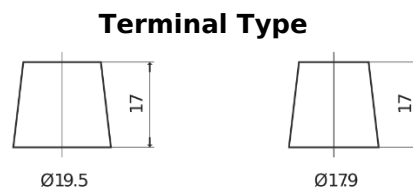

Product overview

Batteries for Marine and Leisure

Dual ER450

Part number	ER450
Technology	Flooded
EAN/GTIN	3661024035996
Voltage	12 V
Capacity	95 Ah
CCA	650 A
Watt hour	450 Wh
Length	306 mm
Width	173 mm
Height	222 mm
Box size	D31
Polarity	ETN 1
Terminal Type	EN taper post
Hold Down	Korean B1
Weights (subject of variation)	21.70 kg