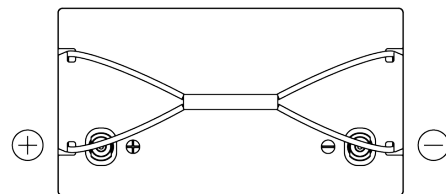

Product overview

Batteries for Marine and Leisure

Equipment Li-Ion EV1300

Part number	EV1300
Technology	Li-Ion
EAN/GTIN	3661024037679
Voltage	12 V
Capacity	100 Ah
Watt hour	1300 Wh
Length	306 mm
Width	173 mm
Height	222 mm
Box size	D31
Polarity	ETN 1
Terminal Type	Female M8
Hold Down	B0
Weights (subject of variation)	12.10 kg

Polarity

Terminal Type

Hold Down

Design, features and specifications are subject to change without notice. We disclaim any representation or warranty, express or implied, concerning the data or recommendations, and in no event shall be liable for any loss or damage claimed to have arisen as a result. Some products may not be available in your local market.