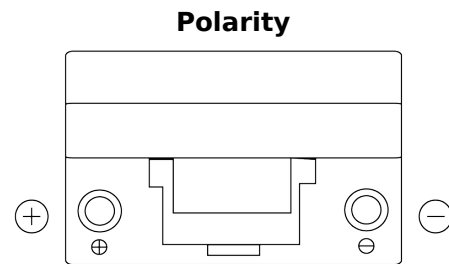

**Product overview**

Batteries for Marine and Leisure

**Dual EFB EZ650**

Part number	EZ650
Technology	EFB
EAN/GTIN	3661024037648
Voltage	12 V
Capacity	75 Ah
CCA	750 A
Watt hour	650 Wh
Length	260 mm
Width	173 mm
Height	222 mm
Box size	D26
Polarity	ETN 1
Terminal Type	EN taper post
Hold Down	B0
Weights (subject of variation)	19.00 kg