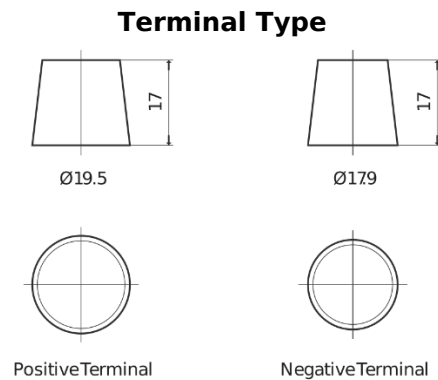

**Product overview**

Batteries for Marine and Leisure

**Dual EFB EZ650**

Part number	EZ650
Technology	EFB
EAN/GTIN	3661024037648
Voltage	12 V
Capacity	75 Ah
CCA	750 A
Watt hour	650 Wh
Length	260 mm
Width	173 mm
Height	222 mm
Box size	D26
Polarity	ETN 1
Terminal Type	EN taper post
Hold Down	B0
Weights (subject of variation)	19.00 kg