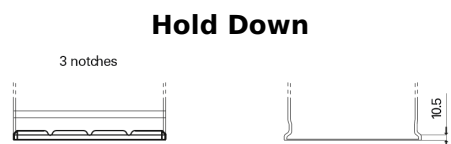

Design, features and specifications are subject to change without notice. We disclaim any representation or warranty, express or implied, concerning the data or recommendations, and in no event shall be liable for any loss or damage claimed to have arisen as a result. Some products may not be available in your local market.