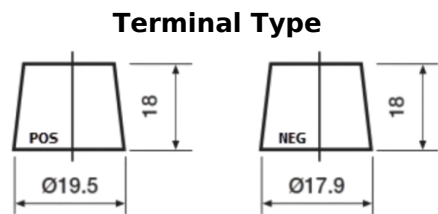

Product overview

Batteries for Cars

Futura CA406

Part number	CA406
Technology	Flooded
EAN/GTIN	3661024016919
Voltage	12 V
Capacity	40.0 Ah
CCA	350 A
Length	187 mm
Width	127 mm
Height	220 mm
Box size	B19
Polarity	ETN 0
Terminal Type	JIS taper post
Hold Down	B1
Weights (subject of variation)	9.30 kg