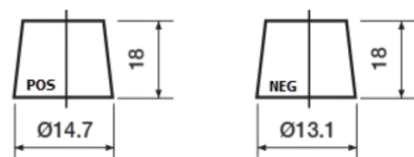

Design, features and specifications are subject to change without notice. We disclaim any representation or warranty, express or implied, concerning the data or recommendations, and in no event shall be liable for any loss or damage claimed to have arisen as a result. Some products may not be available in your local market.