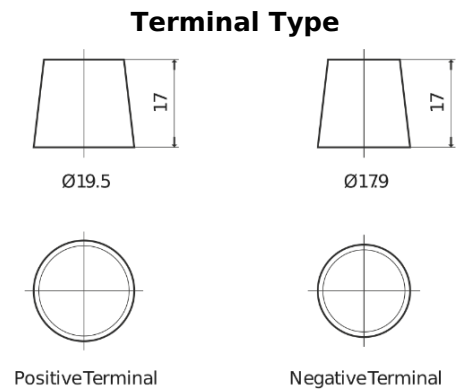

Product overview

Batteries for Marine and Leisure

Equipment ET650

Part number	ET650
Technology	Flooded
EAN/GTIN	3661024035927
Voltage	12 V
Capacity	100.0 Ah
Watt hour	650 Wh
Length	353 mm
Width	175 mm
Height	190 mm
Box size	L05
Polarity	ETN 0
Terminal Type	EN taper post
Hold Down	B13
Weights (subject of variation)	26.50 kg