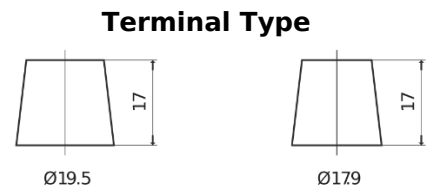

**Product overview**

Batteries for Cars

**Premium EA755**

Part number	EA755
Technology	Flooded
EAN/GTIN	3661024034173
Voltage	12 V
Capacity	75 Ah
CCA	630 A
Length	270 mm
Width	173 mm
Height	222 mm
Box size	D26
Polarity	ETN 1
Terminal Type	EN taper post
Hold Down	Korean B1+B6
Weights (subject of variation)	17.40 kg