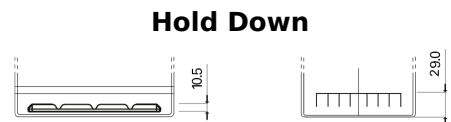

**Product overview**

Batteries for Cars

**Premium EA755**

Part number	EA755
Technology	Flooded
EAN/GTIN	3661024034173
Voltage	12 V
Capacity	75 Ah
CCA	630 A
Length	270 mm
Width	173 mm
Height	222 mm
Box size	D26
Polarity	ETN 1
Terminal Type	EN taper post
Hold Down	Korean B1+B6
Weights (subject of variation)	17.40 kg