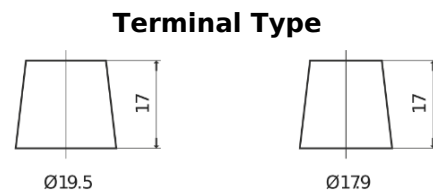

**Product overview**

Batteries for Marine and Leisure

**Equipment ET1600**

Part number	ET1600
Technology	Flooded
EAN/GTIN	3661024035873
Voltage	12 V
Capacity	230.0 Ah
Watt hour	1600 Wh
Length	518 mm
Width	274 mm
Height	240 mm
Box size	D06
Polarity	ETN 3
Terminal Type	EN taper post
Hold Down	B0
Weights (subject of variation)	64.80 kg