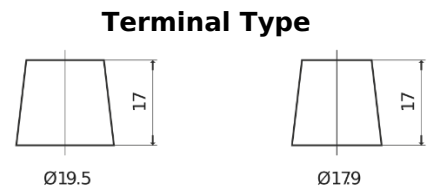

Product overview

Batteries for Cars

Premium EA754

Part number	EA754
Technology	Flooded
EAN/GTIN	3661024034166
Voltage	12 V
Capacity	75 Ah
CCA	630 A
Length	270 mm
Width	173 mm
Height	222 mm
Box size	D26
Polarity	ETN 0
Terminal Type	EN taper post
Hold Down	Korean B1+B6
Weights (subject of variation)	17.40 kg