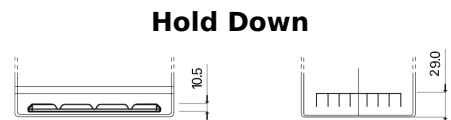

Product overview

Batteries for Cars

Premium EA754

Part number	EA754
Technology	Flooded
EAN/GTIN	3661024034166
Voltage	12 V
Capacity	75 Ah
CCA	630 A
Length	270 mm
Width	173 mm
Height	222 mm
Box size	D26
Polarity	ETN 0
Terminal Type	EN taper post
Hold Down	Korean B1+B6
Weights (subject of variation)	17.40 kg