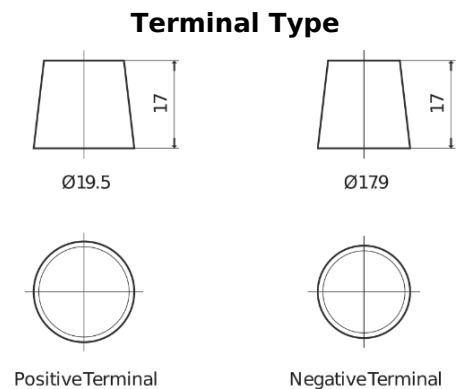

Product overview

Batteries for Marine and Leisure

Equipment GEL ES650

Part number	ES650
Technology	GEL
EAN/GTIN	3661024035842
Voltage	12 V
Capacity	56.0 Ah
Watt hour	650 Wh
Length	278 mm
Width	175 mm
Height	190 mm
Box size	L03
Polarity	ETN 0
Terminal Type	EN taper post
Hold Down	B13
Weights (subject of variation)	20.80 kg