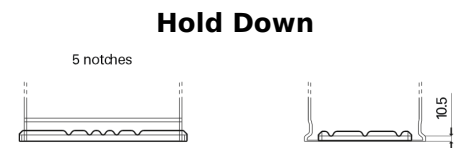

Product overview

Batteries for Marine and Leisure

Equipment GEL ES650

Part number	ES650
Technology	GEL
EAN/GTIN	3661024035842
Voltage	12 V
Capacity	56.0 Ah
Watt hour	650 Wh
Length	278 mm
Width	175 mm
Height	190 mm
Box size	L03
Polarity	ETN 0
Terminal Type	EN taper post
Hold Down	B13
Weights (subject of variation)	20.80 kg