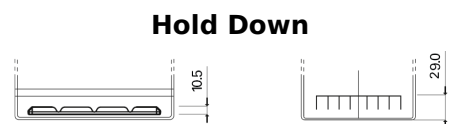

Product overview

Batteries for Cars

Excell EB704

Part number	EB704
Technology	Flooded
EAN/GTIN	3661024034432
Voltage	12 V
Capacity	70 Ah
CCA	540 A
Length	270 mm
Width	173 mm
Height	222 mm
Box size	D26
Polarity	ETN 0
Terminal Type	EN taper post
Hold Down	Korean B1+B6
Weights (subject of variation)	16.10 kg