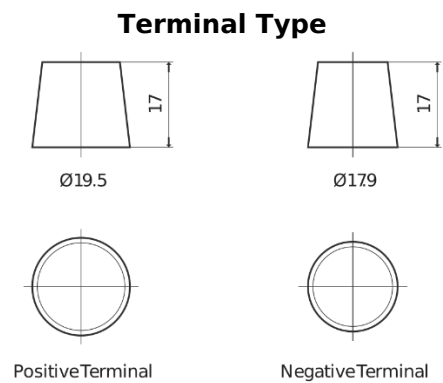

Product overview

Batteries for Cars

Excell EB704

Part number	EB704
Technology	Flooded
EAN/GTIN	3661024034432
Voltage	12 V
Capacity	70 Ah
CCA	540 A
Length	270 mm
Width	173 mm
Height	222 mm
Box size	D26
Polarity	ETN 0
Terminal Type	EN taper post
Hold Down	Korean B1+B6
Weights (subject of variation)	16.10 kg