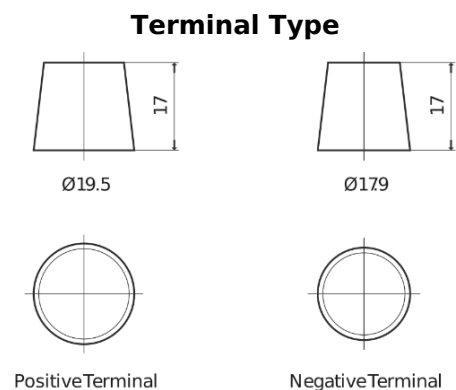

**Product overview**

Batteries for Marine and Leisure

**Equipment GEL ES1300**

Part number	ES1300
Technology	GEL
EAN/GTIN	3661024035781
Voltage	12 V
Capacity	120.0 Ah
Watt hour	1300 Wh
Length	345 mm
Width	171 mm
Height	283 mm
Box size	D03
Polarity	ETN 0
Terminal Type	EN taper post
Hold Down	B0
Weights (subject of variation)	37.50 kg