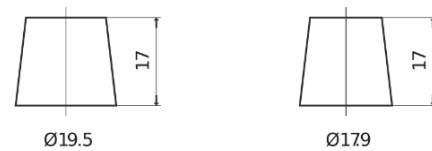

Terminal Type