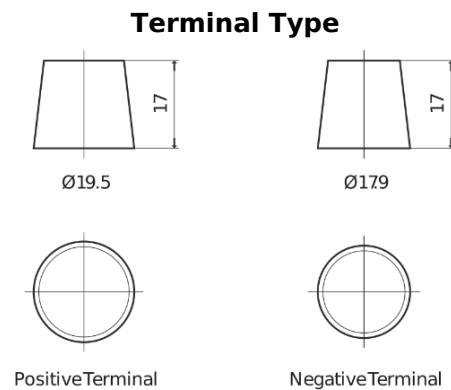

**Product overview**

Batteries for Marine and Leisure

**Dual ER850**

Part number	ER850
Technology	Flooded
EAN/GTIN	3661024037440
Voltage	12 V
Capacity	180.0 Ah
CCA	1000 A
Watt hour	850 Wh
Length	513 mm
Width	223 mm
Height	223 mm
Box size	D05
Polarity	ETN 3
Terminal Type	EN taper post
Hold Down	B0
Weights (subject of variation)	46.10 kg