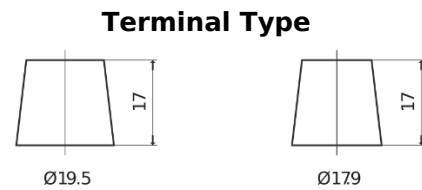

**Product overview**

Batteries for Marine and Leisure

**Dual ER350**

Part number	ER350
Technology	Flooded
EAN/GTIN	3661024036009
Voltage	12 V
Capacity	80 Ah
CCA	510 A
Watt hour	350 Wh
Length	270 mm
Width	173 mm
Height	222 mm
Box size	D26
Polarity	ETN 1
Terminal Type	EN taper post
Hold Down	Korean B1+B6
Weights (subject of variation)	17.40 kg