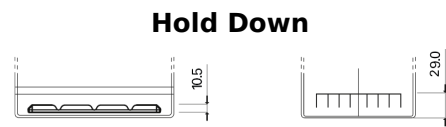

**Product overview**

Batteries for Marine and Leisure

**Dual ER350**

Part number	ER350
Technology	Flooded
EAN/GTIN	3661024036009
Voltage	12 V
Capacity	80 Ah
CCA	510 A
Watt hour	350 Wh
Length	270 mm
Width	173 mm
Height	222 mm
Box size	D26
Polarity	ETN 1
Terminal Type	EN taper post
Hold Down	Korean B1+B6
Weights (subject of variation)	17.40 kg