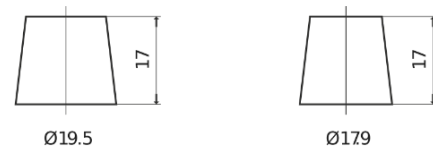

**Product overview**

Batteries for Marine and Leisure

**Dual ER450**

Part number	ER450
Technology	Flooded
EAN/GTIN	3661024035996
Voltage	12 V
Capacity	95.0 Ah
CCA	650 A
Watt hour	450 Wh
Length	306 mm
Width	173 mm
Height	222 mm
Box size	D31
Polarity	ETN 1
Terminal Type	EN taper post
Hold Down	Korean B1
Weights (subject of variation)	21.70 kg

**Polarity**

**Terminal Type**

Positive Terminal

Negative Terminal

**Hold Down**

Design, features and specifications are subject to change without notice. We disclaim any representation or warranty, express or implied, concerning the data or recommendations, and in no event shall be liable for any loss or damage claimed to have arisen as a result. Some products may not be available in your local market.