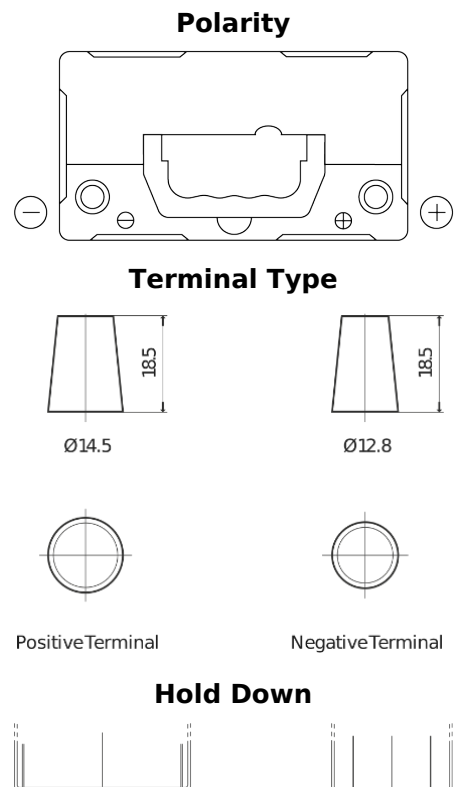

**Product overview**

Batteries for Cars

**Excell EB456**

Part number	EB456
Technology	Flooded
EAN/GTIN	3661024034357
Voltage	12 V
Capacity	45 Ah
CCA	330 A
Length	237 mm
Width	127 mm
Height	227 mm
Box size	B24
Polarity	ETN 0
Terminal Type	JIS taper post
Hold Down	B0
Weights (subject of variation)	11.40 kg