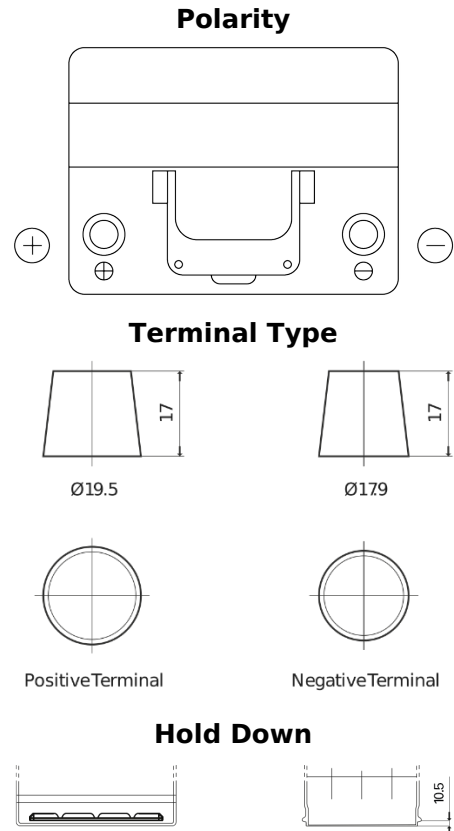

Product overview

Batteries for Cars

Excell EB605

Part number	EB605
Technology	Flooded
EAN/GTIN	3661024034425
Voltage	12 V
Capacity	60 Ah
CCA	480 A
Length	230 mm
Width	173 mm
Height	222 mm
Box size	D23
Polarity	ETN 1
Terminal Type	EN taper post
Hold Down	Korean B1
Weights (subject of variation)	14.60 kg