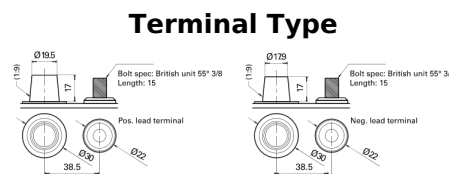

Product overview

Batteries for Marine and Leisure

Start AGM EM960

Part number	EM960
Technology	AGM
EAN/GTIN	3661024036016
Voltage	12 V
Capacity	100.0 Ah
CCA	800 A
MCA	960
Length	330 mm
Width	173 mm
Height	240 mm
Box size	G31
Polarity	ETN 1
Terminal Type	SAE M 3/8" taper&stud
Hold Down	B0
Weights (subject of variation)	31.00 kg