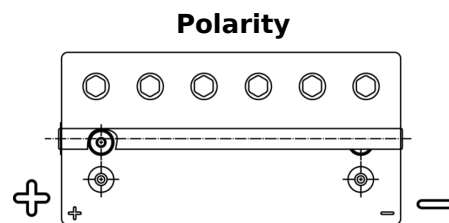

Product overview

Batteries for Marine and Leisure

Start AGM EM960

Part number	EM960
Technology	AGM
EAN/GTIN	3661024036016
Voltage	12 V
Capacity	100.0 Ah
CCA	800 A
MCA	960
Length	330 mm
Width	173 mm
Height	240 mm
Box size	G31
Polarity	ETN 1
Terminal Type	SAE M 3/8" taper&stud
Hold Down	B0
Weights (subject of variation)	31.00 kg