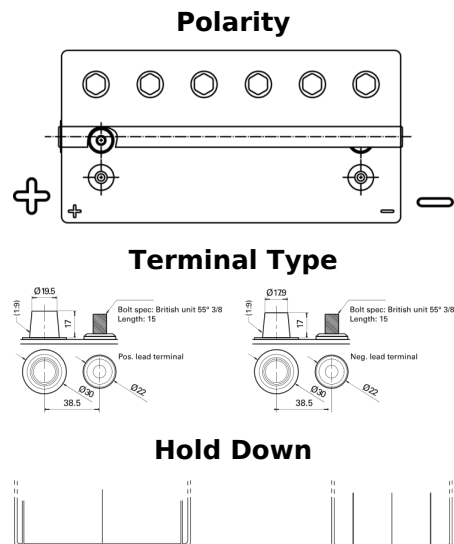

Product overview

Batteries for Marine and Leisure

Start AGM EM960

Part number	EM960
Technology	AGM
EAN/GTIN	3661024036016
Voltage	12 V
Capacity	100.0 Ah
CCA	800 A
MCA	960
Length	330 mm
Width	173 mm
Height	240 mm
Box size	G31
Polarity	ETN 1
Terminal Type	SAE M 3/8" taper&stud
Hold Down	B0
Weights (subject of variation)	31.00 kg