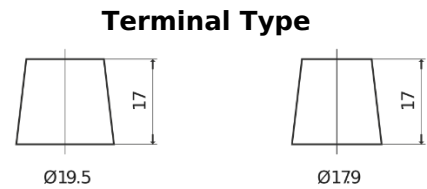

**Product overview**

Batteries for Cars

**Excell EB604**

Part number	EB604
Technology	Flooded
EAN/GTIN	3661024034418
Voltage	12 V
Capacity	60 Ah
CCA	480 A
Length	230 mm
Width	173 mm
Height	222 mm
Box size	D23
Polarity	ETN 0
Terminal Type	EN taper post
Hold Down	Korean B1
Weights (subject of variation)	14.60 kg