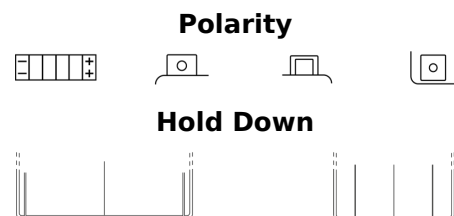

Product overview

Batteries for Motorcycles, ATVs, Snowmobiles, Garden

Li-Ion ELTX20H

Part number	ELTX20H
Technology	Li-Ion
EAN/GTIN	3661024036856
Voltage	12 V
Capacity	7.0 Ah
CCA	380 A
Watt hour	84 Wh
Length	175 mm
Width	90 mm
Height	130 mm
Box size	C77
Polarity	ETN 1
Terminal Type	M12 (Squad Terminals)
Hold Down	B0
Weights (subject of variation)	1.30 kg