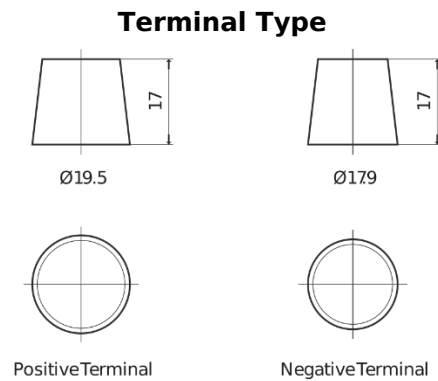

Product overview

Batteries for Trucks, Buses, Construction, Agriculture

StartPRO EG1806

Part number	EG1806
Technology	Flooded
EAN/GTIN	3661024035507
Voltage	12 V
Capacity	180 Ah
CCA	1000 A
Length	510 mm
Width	218 mm
Height	225 mm
Box size	D09
Polarity	ETN 4
Terminal Type	EN taper post
Hold Down	B3
Weights (subject of variation)	43.00 kg