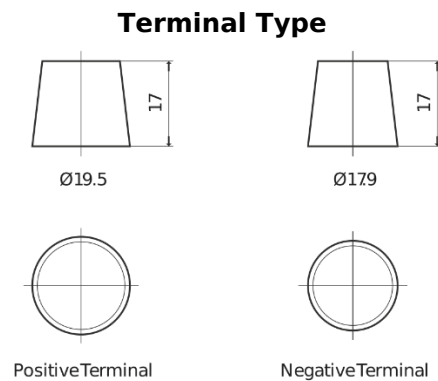

Product overview

Batteries for Trucks, Buses, Construction, Agriculture

StartPRO EG1806

Part number	EG1806
Technology	Flooded
EAN/GTIN	3661024035507
Voltage	12 V
Capacity	180 Ah
CCA	1000 A
Length	510 mm
Width	218 mm
Height	225 mm
Box size	D09
Polarity	ETN 4
Terminal Type	EN taper post
Hold Down	B3
Weights (subject of variation)	43.00 kg