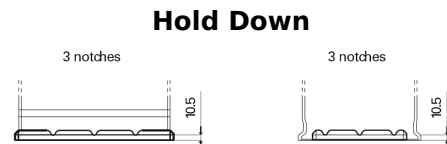

**Product overview**

Batteries for Trucks, Buses, Construction, Agriculture

**StartPRO EG1406**

Part number	EG1406
Technology	Flooded
EAN/GTIN	3661024035491
Voltage	12 V
Capacity	140 Ah
CCA	800 A
Length	510 mm
Width	175 mm
Height	225 mm
Box size	D08
Polarity	ETN 4
Terminal Type	EN taper post
Hold Down	B3
Weights (subject of variation)	33.50 kg