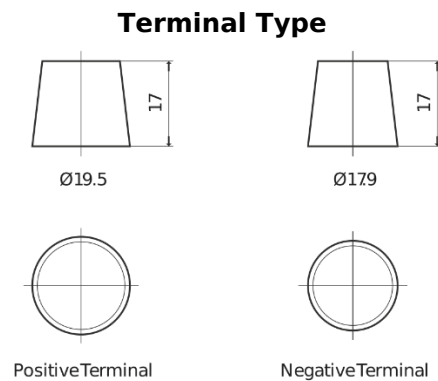

**Product overview**

Batteries for Trucks, Buses, Construction, Agriculture

**StartPRO EG1206**

Part number	EG1206
Technology	Flooded
EAN/GTIN	3661024037013
Voltage	12 V
Capacity	120 Ah
CCA	680 A
Length	510 mm
Width	175 mm
Height	225 mm
Box size	D08
Polarity	ETN 4
Terminal Type	EN taper post
Hold Down	B3
Weights (subject of variation)	31.80 kg