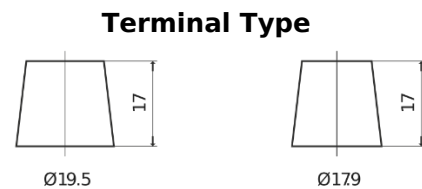

**Product overview**

Batteries for Trucks, Buses, Construction, Agriculture

**PowerPRO Agri&Construction EJ2353**

Part number	EJ2353
Technology	Flooded
EAN/GTIN	3661024036924
Voltage	12 V
Capacity	235 Ah
CCA	1450 A
Length	518 mm
Width	274 mm
Height	240 mm
Box size	D06
Polarity	ETN 3
Terminal Type	EN taper post
Hold Down	B0
Weights (subject of variation)	59.70 kg