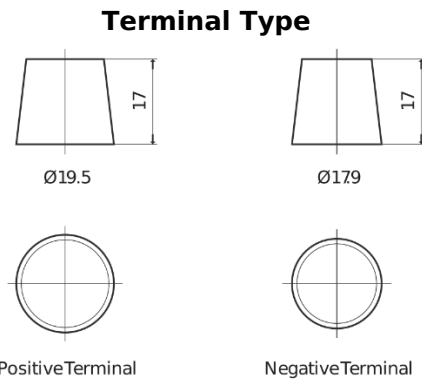

Product overview

Batteries for Trucks, Buses, Construction, Agriculture

PowerPRO Agri&Construction EJ2353

Part number	EJ2353
Technology	Flooded
EAN/GTIN	3661024036924
Voltage	12 V
Capacity	235 Ah
CCA	1450 A
Length	518 mm
Width	274 mm
Height	240 mm
Box size	D06
Polarity	ETN 3
Terminal Type	EN taper post
Hold Down	B0
Weights (subject of variation)	59.70 kg