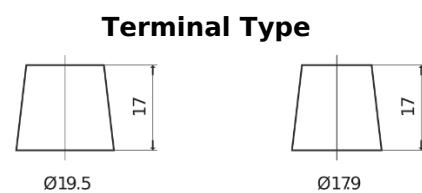

Product overview

Batteries for Trucks, Buses, Construction, Agriculture

StartPRO EG2254

Part number	EG2254
Technology	Flooded
EAN/GTIN	3661024037556
Voltage	12 V
Capacity	225 Ah
CCA	1200 A
Length	518 mm
Width	274 mm
Height	240 mm
Box size	D06
Polarity	ETN 4
Terminal Type	EN taper post
Hold Down	B0
Weights (subject of variation)	54.90 kg