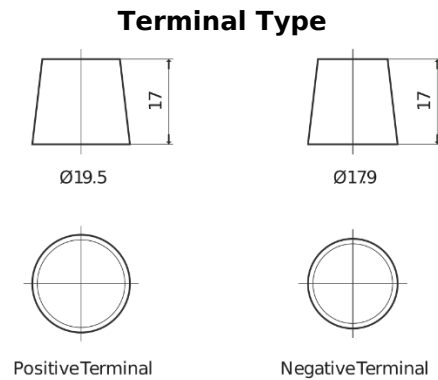

Product overview

Batteries for Marine and Leisure

Dual AGM EP2100

Part number	EP2100
Technology	AGM
EAN/GTIN	3661024035934
Voltage	12 V
Capacity	240 Ah
CCA	1200 A
Watt hour	2100 Wh
Length	518 mm
Width	274 mm
Height	240 mm
Box size	D06
Polarity	ETN 3
Terminal Type	EN taper post
Hold Down	B0
Weights (subject of variation)	70.00 kg