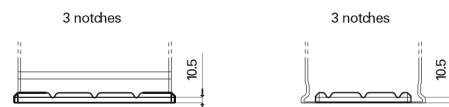

**Product overview**

Batteries for Trucks, Buses, Construction, Agriculture

**PowerPRO Agri&Construction EJ1355**

Part number	EJ1355
Technology	Flooded
EAN/GTIN	3661024036955
Voltage	12 V
Capacity	135.0 Ah
CCA	1000 A
Length	514 mm
Width	175 mm
Height	210 mm
Box size	DB8
Polarity	ETN 3
Terminal Type	EN taper post
Hold Down	B3
Weights (subject of variation)	36.00 kg

**Polarity**

**Terminal Type**

Positive Terminal

Negative Terminal

**Hold Down**

Design, features and specifications are subject to change without notice. We disclaim any representation or warranty, express or implied, concerning the data or recommendations, and in no event shall be liable for any loss or damage claimed to have arisen as a result. Some products may not be available in your local market.