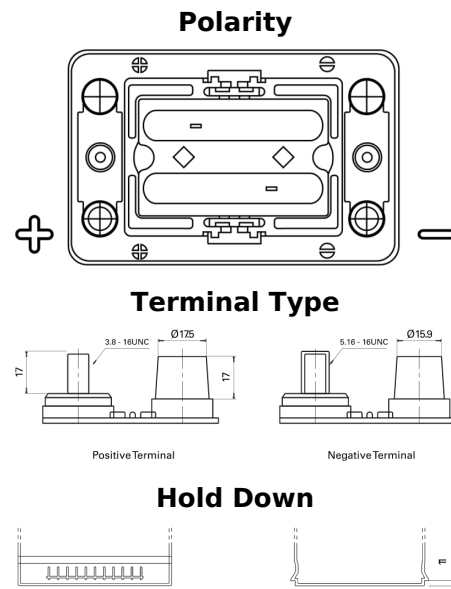

**Product overview**

Batteries for Trucks, Buses, Construction, Agriculture

**PowerPRO Agri&Construction EJ050C**

|                                |                                 |
|--------------------------------|---------------------------------|
| Part number                    | EJ050C                          |
| Technology                     | AGM                             |
| EAN/GTIN                       | 3661024036979                   |
| Voltage                        | 12 V                            |
| Capacity                       | 50.0 Ah                         |
| CCA                            | 800 A                           |
| Length                         | 260 mm                          |
| Width                          | 173 mm                          |
| Height                         | 206 mm                          |
| Box size                       | G34                             |
| Polarity                       | ETN 1                           |
| Terminal Type                  | SAE M 3/8"- 5/16"<br>taper&stud |
| Hold Down                      | B7                              |
| Weights (subject of variation) | 17.90 kg                        |