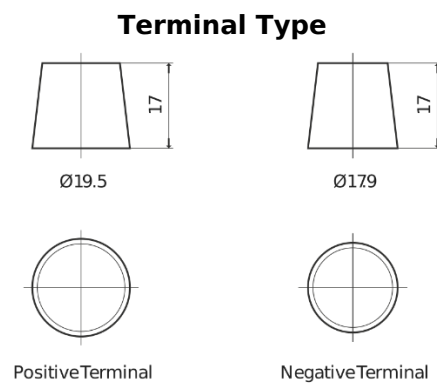

Product overview

Batteries for Trucks, Buses, Construction, Agriculture

StrongPRO EFB+ EE2353

Part number	EE2353
Technology	EFB
EAN/GTIN	3661024036870
Voltage	12 V
Capacity	235 Ah
CCA	1200 A
Length	518 mm
Width	274 mm
Height	240 mm
Box size	D06
Polarity	ETN 3
Terminal Type	EN taper post
Hold Down	B0
Weights (subject of variation)	58.20 kg