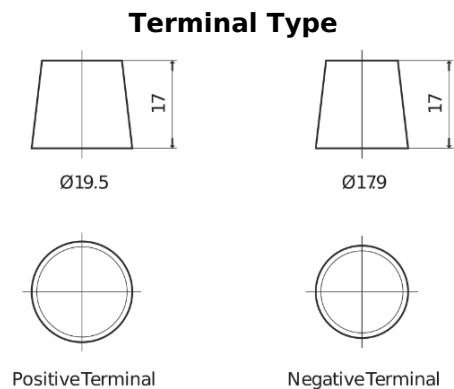

Product overview

Batteries for Trucks, Buses, Construction, Agriculture

StartPRO EG2253

Part number	EG2253
Technology	Flooded
EAN/GTIN	3661024037549
Voltage	12 V
Capacity	225.0 Ah
CCA	1200 A
Length	518 mm
Width	274 mm
Height	240 mm
Box size	D06
Polarity	ETN 3
Terminal Type	EN taper post
Hold Down	B0
Weights (subject of variation)	54.90 kg