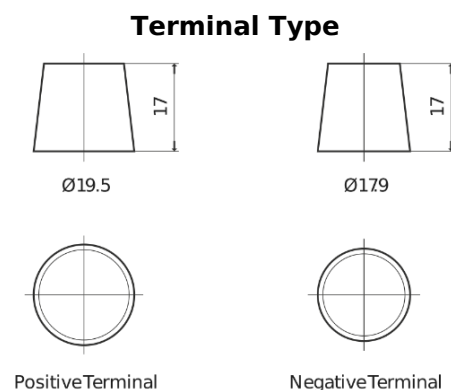

Product overview

Batteries for Trucks, Buses, Construction, Agriculture

StartPRO EG2253

Part number	EG2253
Technology	Flooded
EAN/GTIN	3661024037549
Voltage	12 V
Capacity	225.0 Ah
CCA	1200 A
Length	518 mm
Width	274 mm
Height	240 mm
Box size	D06
Polarity	ETN 3
Terminal Type	EN taper post
Hold Down	B0
Weights (subject of variation)	54.90 kg