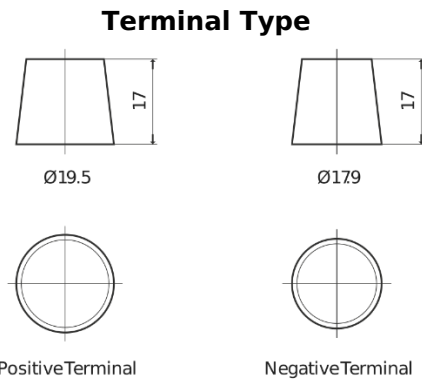

Product overview

Batteries for Trucks, Buses, Construction, Agriculture

EndurancePRO EFB EX2253

Part number	EX2253
Technology	EFB
EAN/GTIN	3661024036702
Voltage	12 V
Capacity	225 Ah
CCA	1150 A
Length	518 mm
Width	274 mm
Height	240 mm
Box size	D06
Polarity	ETN 3
Terminal Type	EN taper post
Hold Down	B0
Weights (subject of variation)	60.10 kg