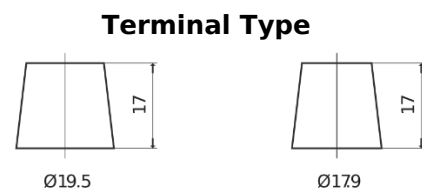

Product overview

Batteries for Trucks, Buses, Construction, Agriculture

EndurancePRO EFB EX2253

Part number	EX2253
Technology	EFB
EAN/GTIN	3661024036702
Voltage	12 V
Capacity	225 Ah
CCA	1150 A
Length	518 mm
Width	274 mm
Height	240 mm
Box size	D06
Polarity	ETN 3
Terminal Type	EN taper post
Hold Down	B0
Weights (subject of variation)	60.10 kg