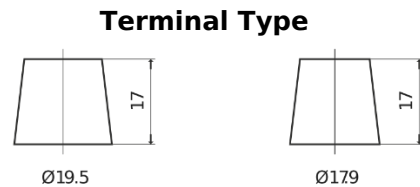

Product overview

Batteries for Trucks, Buses, Construction, Agriculture

EndurancePRO EFB CX2253

Part number	CX2253
Technology	EFB
EAN/GTIN	3661024016704
Voltage	12 V
Capacity	225 Ah
CCA	1150 A
Length	518 mm
Width	274 mm
Height	240 mm
Box size	D06
Polarity	ETN 3
Terminal Type	EN taper post
Hold Down	B0
Weights (subject of variation)	60.10 kg