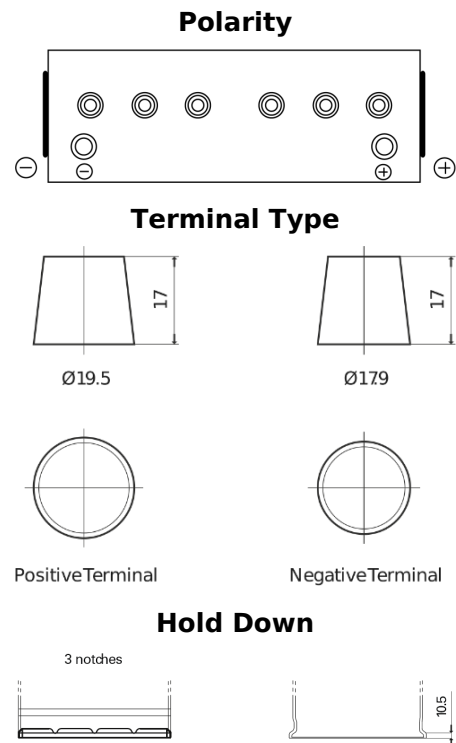

Product overview

Batteries for Trucks, Buses, Construction, Agriculture

StartPRO EG1402

Part number	EG1402
Technology	Flooded
EAN/GTIN	3661024035347
Voltage	12 V
Capacity	140.0 Ah
CCA	900 A
Length	508 mm
Width	175 mm
Height	205 mm
Box size	ATM
Polarity	ETN 0
Terminal Type	EN taper post
Hold Down	B1
Weights (subject of variation)	33.80 kg