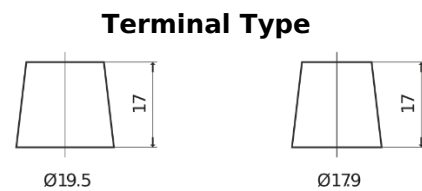

**Product overview**

Batteries for Trucks, Buses, Construction, Agriculture

**Endurance+PRO Gel ED2103**

Part number	ED2103
Technology	GEL
EAN/GTIN	3661024037341
Voltage	12 V
Capacity	210 Ah
CCA	1030 A
Length	518 mm
Width	274 mm
Height	240 mm
Box size	D06
Polarity	ETN 3
Terminal Type	EN taper post
Hold Down	B0
Weights (subject of variation)	63.50 kg