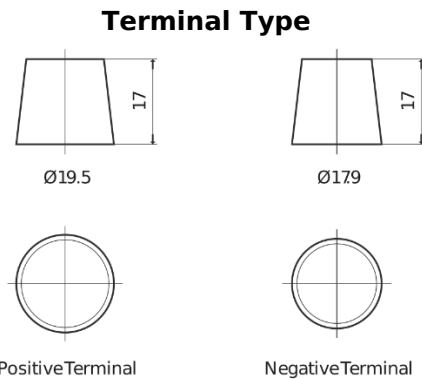

**Product overview**

Batteries for Trucks, Buses, Construction, Agriculture

**Endurance+PRO Gel CD2103**

Part number	CD2103
Technology	GEL
EAN/GTIN	3661024016889
Voltage	12 V
Capacity	210 Ah
CCA	1030 A
Length	518 mm
Width	274 mm
Height	240 mm
Box size	D06
Polarity	ETN 3
Terminal Type	EN taper post
Hold Down	B0
Weights (subject of variation)	63.50 kg