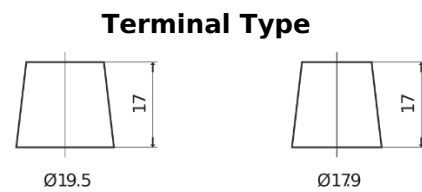

**Product overview**

Batteries for Marine and Leisure

**Equipment GEL ES2400**

Part number	ES2400
Technology	GEL
EAN/GTIN	3661024035750
Voltage	12 V
Capacity	210 Ah
Watt hour	2400 Wh
Length	518 mm
Width	274 mm
Height	240 mm
Box size	D06
Polarity	ETN 3
Terminal Type	EN taper post
Hold Down	B0
Weights (subject of variation)	63.50 kg