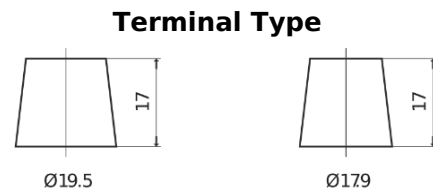

Product overview

Batteries for Trucks, Buses, Construction, Agriculture

StartPRO EG1203

Part number	EG1203
Technology	Flooded
EAN/GTIN	3661024036993
Voltage	12 V
Capacity	120.0 Ah
CCA	680 A
Length	513 mm
Width	189 mm
Height	223 mm
Box size	D04
Polarity	ETN 3
Terminal Type	EN taper post
Hold Down	B0
Weights (subject of variation)	32.50 kg