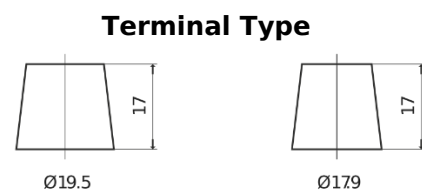

Product overview

Batteries for Trucks, Buses, Construction, Agriculture

Endurance+PRO Gel TD2103T

Part number	TD2103T
Technology	GEL
EAN/GTIN	3661024057462
Voltage	12 V
Capacity	210 Ah
CCA	800 A
Length	518 mm
Width	274 mm
Height	240 mm
Box size	D06
Polarity	ETN 3
Terminal Type	EN taper post
Hold Down	B0
Weights (subject of variation)	66.00 kg