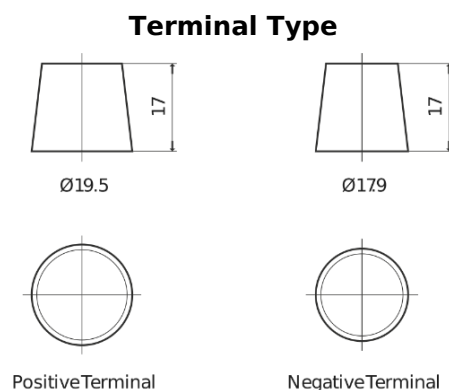

Product overview

Batteries for Trucks, Buses, Construction, Agriculture

PowerPRO EF2353

Part number	EF2353
Technology	Flooded
EAN/GTIN	3661024035323
Voltage	12 V
Capacity	235.0 Ah
CCA	1300 A
Length	518 mm
Width	274 mm
Height	240 mm
Box size	D06
Polarity	ETN 3
Terminal Type	EN taper post
Hold Down	B0
Weights (subject of variation)	56.30 kg