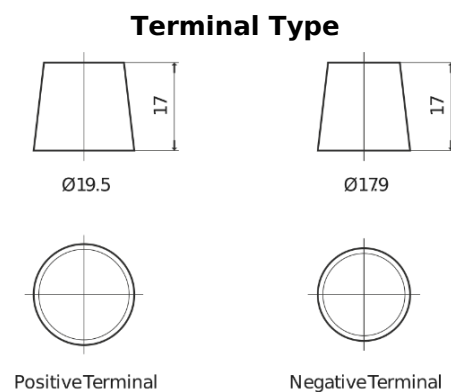

Product overview

Batteries for Trucks, Buses, Construction, Agriculture

PowerPRO EF1853

Part number	EF1853
Technology	Flooded
EAN/GTIN	3661024035316
Voltage	12 V
Capacity	185.0 Ah
CCA	1150 A
Length	513 mm
Width	223 mm
Height	223 mm
Box size	D05
Polarity	ETN 3
Terminal Type	EN taper post
Hold Down	B0
Weights (subject of variation)	43.90 kg