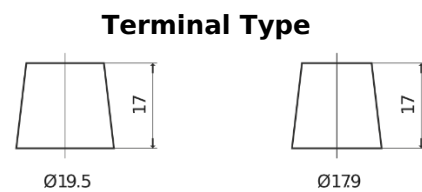

**Product overview**

Batteries for Trucks, Buses, Construction, Agriculture

**PowerPRO Agri&Construction EJ1723**

Part number	EJ1723
Technology	Flooded
EAN/GTIN	3661024036917
Voltage	12 V
Capacity	172 Ah
CCA	1390 A
Length	513 mm
Width	223 mm
Height	223 mm
Box size	D05
Polarity	ETN 3
Terminal Type	EN taper post
Hold Down	B0
Weights (subject of variation)	48.80 kg