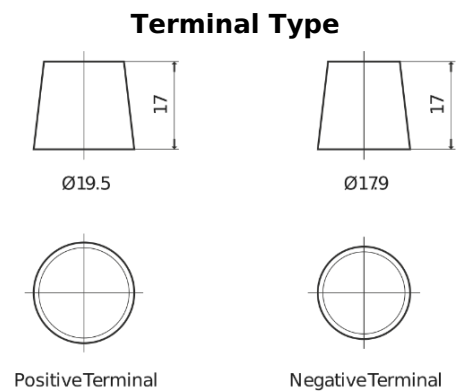

Product overview

Batteries for Trucks, Buses, Construction, Agriculture

PowerPRO EF1251

Part number	EF1251
Technology	Flooded
EAN/GTIN	3661024037952
Voltage	12 V
Capacity	125.0 Ah
CCA	850 A
Length	349 mm
Width	175 mm
Height	285 mm
Box size	D03
Polarity	ETN 1
Terminal Type	EN taper post
Hold Down	B0
Weights (subject of variation)	31.00 kg