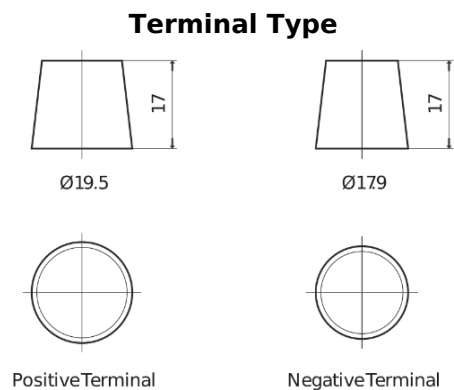

Product overview

Batteries for Trucks, Buses, Construction, Agriculture

PowerPRO EF1250

Part number	EF1250
Technology	Flooded
EAN/GTIN	3661024037945
Voltage	12 V
Capacity	125.0 Ah
CCA	850 A
Length	349 mm
Width	175 mm
Height	285 mm
Box size	D03
Polarity	ETN 0
Terminal Type	EN taper post
Hold Down	B0
Weights (subject of variation)	31.00 kg