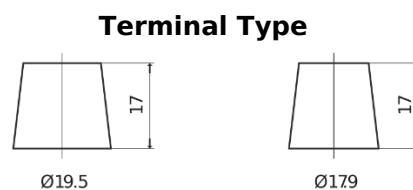

Product overview

Batteries for Trucks, Buses, Construction, Agriculture

PowerPRO EF1853

Part number	EF1853
Technology	Flooded
EAN/GTIN	3661024035316
Voltage	12 V
Capacity	185 Ah
CCA	1150 A
Length	513 mm
Width	223 mm
Height	223 mm
Box size	D05
Polarity	ETN 3
Terminal Type	EN taper post
Hold Down	B0
Weights (subject of variation)	43.90 kg