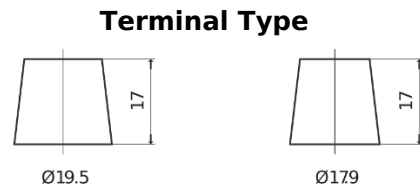

Product overview

Batteries for Trucks, Buses, Construction, Agriculture

PowerPRO CF1853

Part number	CF1853
Technology	Flooded
EAN/GTIN	3661024015318
Voltage	12 V
Capacity	185 Ah
CCA	1150 A
Length	513 mm
Width	223 mm
Height	223 mm
Box size	D05
Polarity	ETN 3
Terminal Type	EN taper post
Hold Down	B0
Weights (subject of variation)	43.90 kg