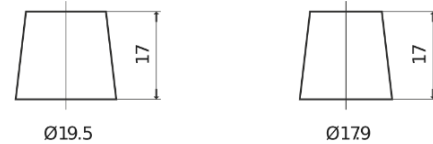

**Product overview**

Batteries for Cars

**Classic EC700**

|                                |               |
|--------------------------------|---------------|
| Part number                    | EC700         |
| Technology                     | Flooded       |
| EAN/GTIN                       | 3661024034821 |
| Voltage                        | 12 V          |
| Capacity                       | 70.0 Ah       |
| CCA                            | 640 A         |
| Length                         | 278 mm        |
| Width                          | 175 mm        |
| Height                         | 190 mm        |
| Box size                       | L03           |
| Polarity                       | ETN 0         |
| Terminal Type                  | EN taper post |
| Hold Down                      | B13           |
| Weights (subject of variation) | 16.00 kg      |

**Polarity**

**Terminal Type**

Positive Terminal

Negative Terminal

**Hold Down**

Design, features and specifications are subject to change without notice. We disclaim any representation or warranty, express or implied, concerning the data or recommendations, and in no event shall be liable for any loss or damage claimed to have arisen as a result. Some products may not be available in your local market.