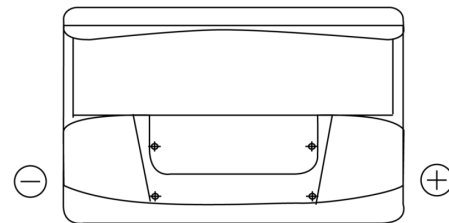

**Product overview**

Batteries for Cars

**Classic EC700**

|                                |               |
|--------------------------------|---------------|
| Part number                    | EC700         |
| Technology                     | Flooded       |
| EAN/GTIN                       | 3661024034821 |
| Voltage                        | 12 V          |
| Capacity                       | 70.0 Ah       |
| CCA                            | 640 A         |
| Length                         | 278 mm        |
| Width                          | 175 mm        |
| Height                         | 190 mm        |
| Box size                       | L03           |
| Polarity                       | ETN 0         |
| Terminal Type                  | EN taper post |
| Hold Down                      | B13           |
| Weights (subject of variation) | 16.00 kg      |

**Polarity**

**Terminal Type**

Positive Terminal

Negative Terminal

**Hold Down**

Design, features and specifications are subject to change without notice. We disclaim any representation or warranty, express or implied, concerning the data or recommendations, and in no event shall be liable for any loss or damage claimed to have arisen as a result. Some products may not be available in your local market.