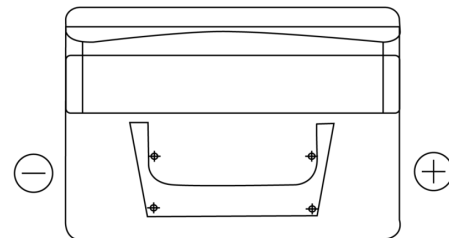

Product overview

Batteries for Cars

Classic EC542

Part number	EC542
Technology	Flooded
EAN/GTIN	3661024034852
Voltage	12 V
Capacity	54.0 Ah
CCA	500 A
Length	242 mm
Width	175 mm
Height	175 mm
Box size	LB2
Polarity	ETN 0
Terminal Type	EN taper post
Hold Down	B13
Weights (subject of variation)	12.90 kg

Polarity

Terminal Type

Positive Terminal

Negative Terminal

Hold Down

Design, features and specifications are subject to change without notice. We disclaim any representation or warranty, express or implied, concerning the data or recommendations, and in no event shall be liable for any loss or damage claimed to have arisen as a result. Some products may not be available in your local market.