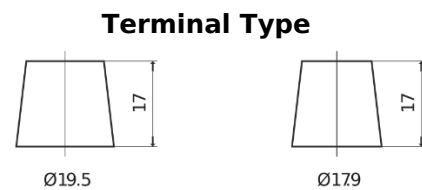

Product overview

Batteries for Trucks, Buses, Construction, Agriculture

EndurancePRO EFB EX1803

Part number	EX1803
Technology	EFB
EAN/GTIN	3661024036696
Voltage	12 V
Capacity	180 Ah
CCA	1000 A
Length	513 mm
Width	223 mm
Height	223 mm
Box size	D05
Polarity	ETN 3
Terminal Type	EN taper post
Hold Down	B0
Weights (subject of variation)	46.10 kg