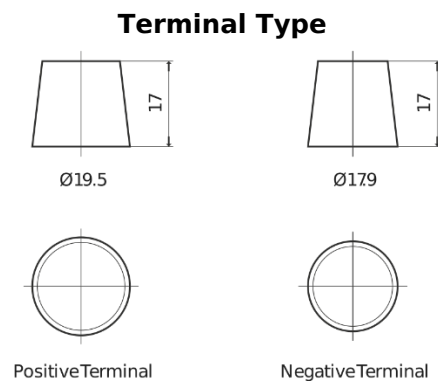

Product overview

Batteries for Marine and Leisure

Dual AGM EP1500

Part number	EP1500
Technology	AGM
EAN/GTIN	3661024035941
Voltage	12 V
Capacity	180 Ah
CCA	900 A
Watt hour	1500 Wh
Length	513 mm
Width	223 mm
Height	223 mm
Box size	D05
Polarity	ETN 3
Terminal Type	EN taper post
Hold Down	B0
Weights (subject of variation)	50.00 kg