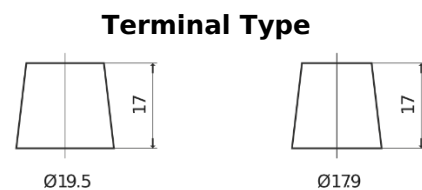

**Product overview**

Batteries for Trucks, Buses, Construction, Agriculture

**PowerPRO Agri&Construction EJ1523**

Part number	EJ1523
Technology	Flooded
EAN/GTIN	3661024036900
Voltage	12 V
Capacity	152 Ah
CCA	1130 A
Length	513 mm
Width	189 mm
Height	223 mm
Box size	D04
Polarity	ETN 3
Terminal Type	EN taper post
Hold Down	B0
Weights (subject of variation)	40.30 kg