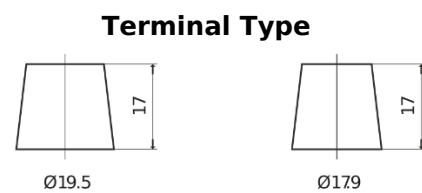

Product overview

Batteries for Trucks, Buses, Construction, Agriculture

PowerPRO EF1453

Part number	EF1453
Technology	Flooded
EAN/GTIN	3661024035309
Voltage	12 V
Capacity	145 Ah
CCA	900 A
Length	513 mm
Width	189 mm
Height	223 mm
Box size	D04
Polarity	ETN 3
Terminal Type	EN taper post
Hold Down	B0
Weights (subject of variation)	35.90 kg