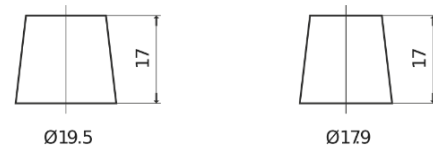

**Product overview**

Batteries for Cars

**Excell EB440**

Part number	EB440
Technology	Flooded
EAN/GTIN	3661024034500
Voltage	12 V
Capacity	44.0 Ah
CCA	400 A
Length	175 mm
Width	175 mm
Height	190 mm
Box size	L00
Polarity	ETN 0
Terminal Type	EN taper post
Hold Down	B13
Weights (subject of variation)	10.70 kg

**Polarity**

**Terminal Type**

Positive Terminal

Negative Terminal

**Hold Down**

Design, features and specifications are subject to change without notice. We disclaim any representation or warranty, express or implied, concerning the data or recommendations, and in no event shall be liable for any loss or damage claimed to have arisen as a result. Some products may not be available in your local market.