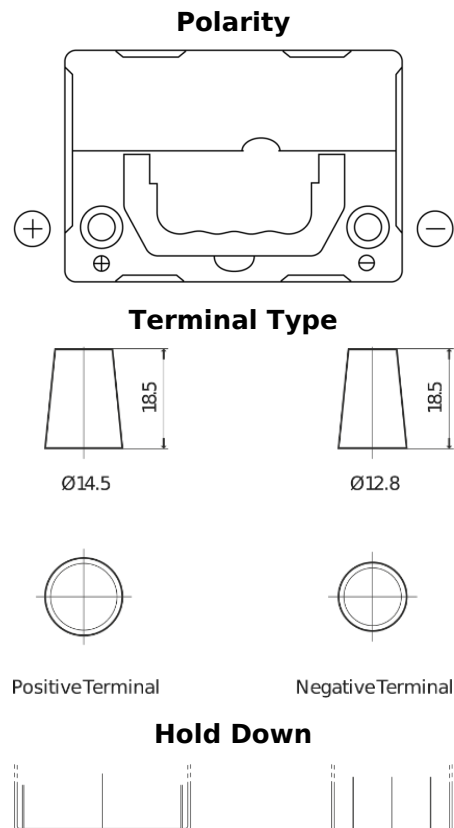

**Product overview**

Batteries for Cars

**Excell EB357**

Part number	EB357
Technology	Flooded
EAN/GTIN	3661024034340
Voltage	12 V
Capacity	35.0 Ah
CCA	240 A
Length	187 mm
Width	127 mm
Height	220 mm
Box size	B19
Polarity	ETN 1
Terminal Type	JIS taper post
Hold Down	B0
Weights (subject of variation)	8.90 kg