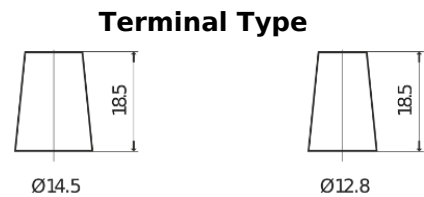

Product overview

Batteries for Cars

Excell EB356

Part number	EB356
Technology	Flooded
EAN/GTIN	3661024034333
Voltage	12 V
Capacity	35.0 Ah
CCA	240 A
Length	187 mm
Width	127 mm
Height	220 mm
Box size	B19
Polarity	ETN 0
Terminal Type	JIS taper post
Hold Down	B0
Weights (subject of variation)	8.90 kg